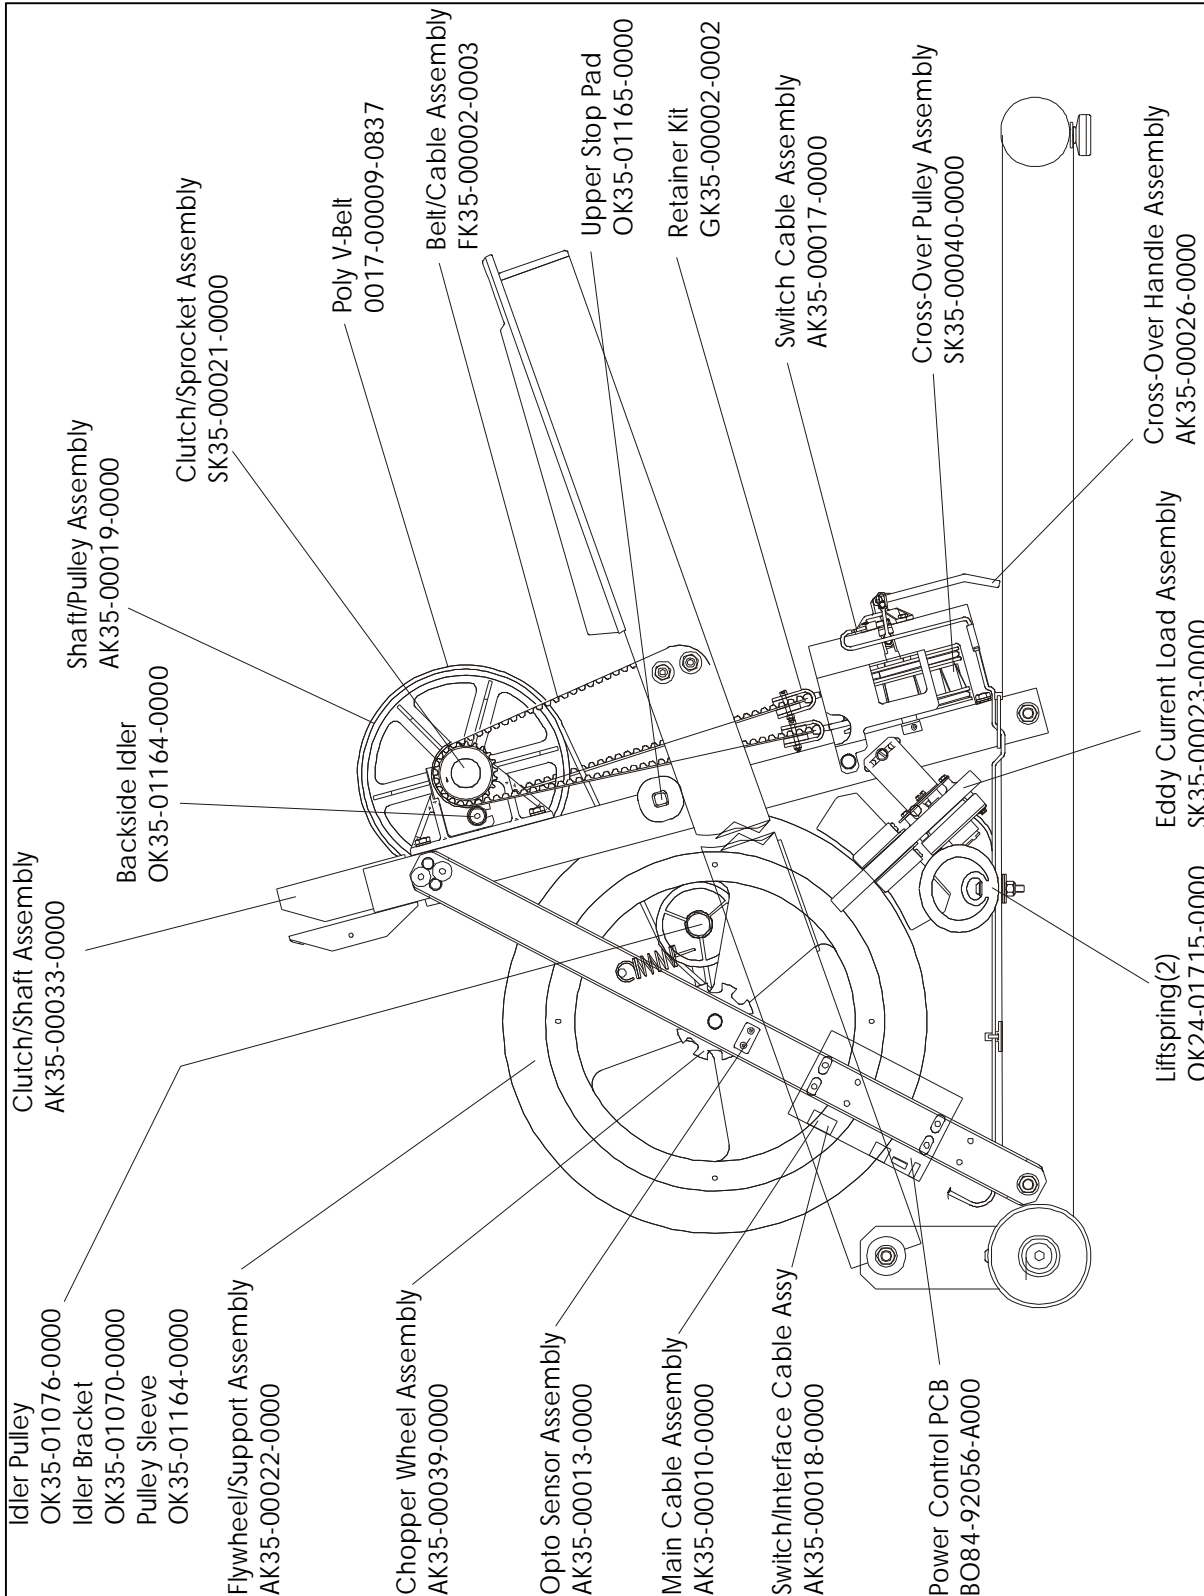

LS-5600
STAIRCLIMBERS

GK35-00001-0100
SN # 239000 - 245081

**LS-5600
STAIRCLIMBERS**

**GK35-00001-0100
SN # 239000 - 245081**

LS-5600
STAIRCLIMBERS

GK35-00001-0100
SN # 239000 - 245081