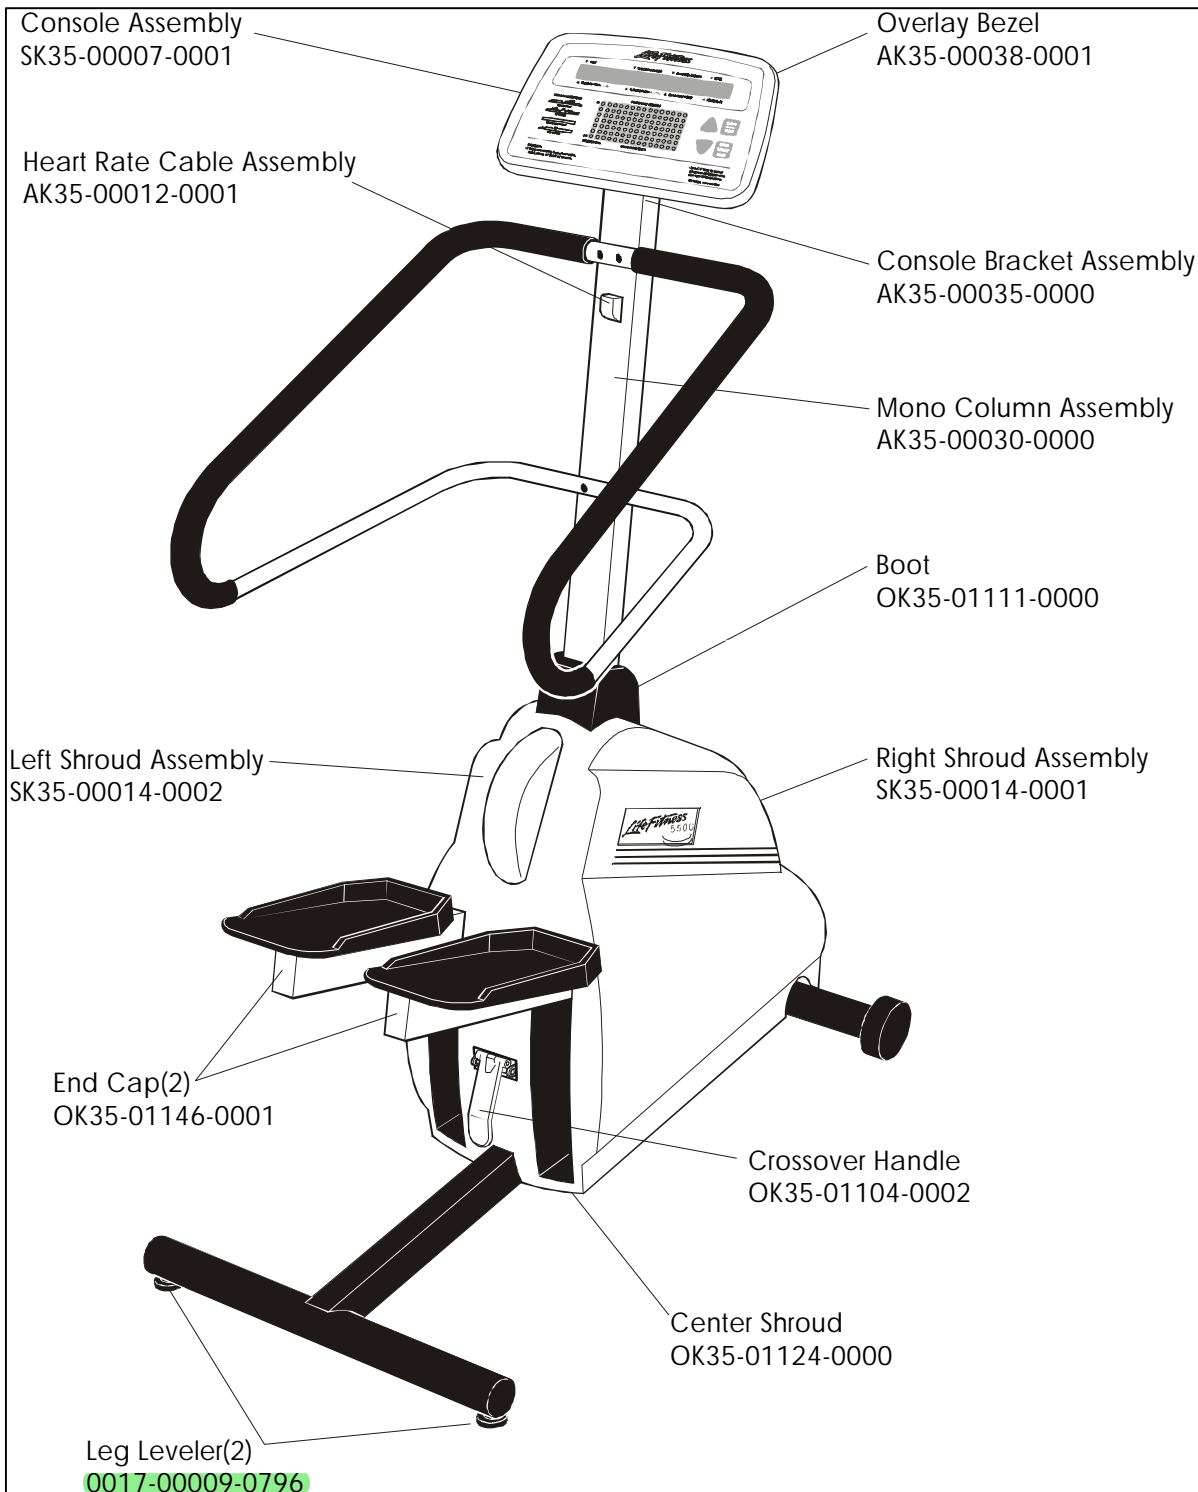

LS-5600
STAIRCLIMBERS

GK35-00001-0100
SN # 239000 - 245081

**LS-5600
STAIRCLIMBERS**

**GK35-00001-0100
SN # 239000 - 245081**

LS-5600
STAIRCLIMBERS

GK35-00001-0100
SN # 239000 - 245081